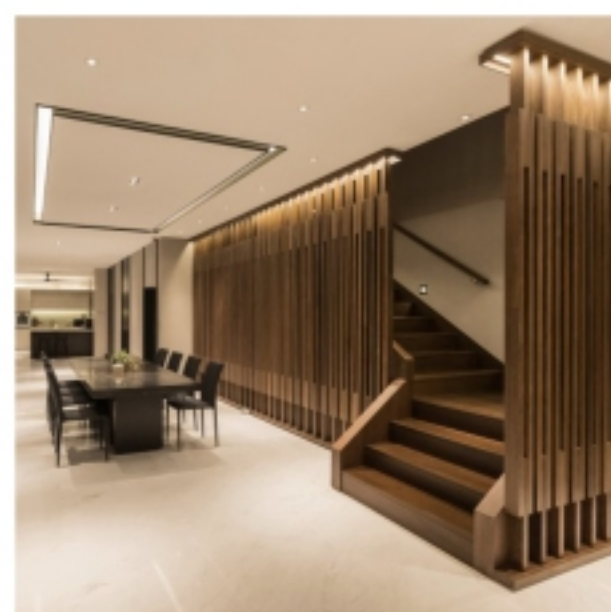

 A' Design Award Winner
in Luxury Design Category, 2017 - 2018.

Noce House
by Ed Ong

Residence: Noce House is located in an affluent enclave on the east coast of Singapore. With 5,800 square feet over three storeys, it has its own lap pool, elevator, five bedrooms and a roof garden. The aim was to create a modern luxury interior, to communicate fine living and stature. To accommodate three generations living under one roof, spatial planning was of utmost importance. Entertainment of family and friends called for a bespoke treatment of the interiors. A singular design element, the walnut column, was conceptualized and designed - becoming the defining design element throughout the house.