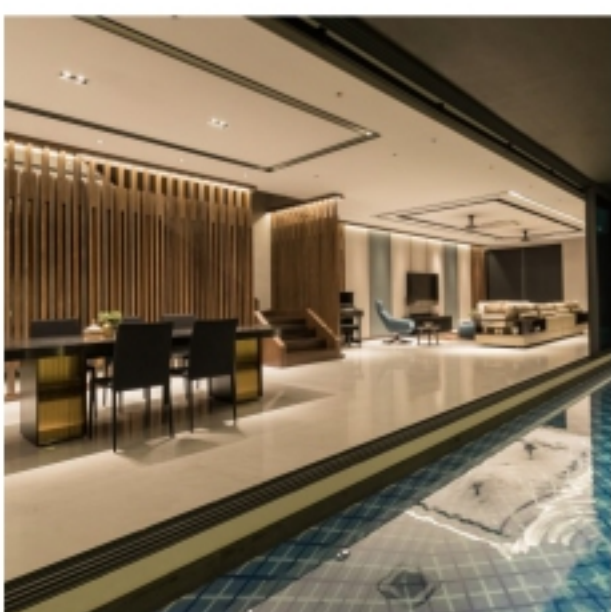

 A' Design Award Winner
in Luxury Design Category, 2017 - 2018.

Noce House
by Ed Ong

Residence: Noce House is located in an affluent enclave on the east coast of Singapore. With 5,800 square feet over three storeys, it has its own lap pool, elevator, five bedrooms and a roof garden. The aim was to create a modern luxury interior, to communicate fine living and stature. To accommodate three generations living under one roof, spatial planning was of utmost importance. Entertainment of family and friends called for a bespoke treatment of the interiors. A singular design element, the walnut column, was conceptualized and designed - becoming the defining design element throughout the house.